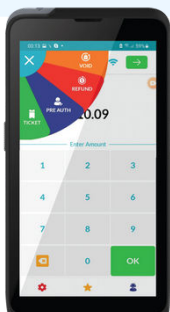

EQUIPMENT OPTIONS

Countertop

P1 Countertop

All-In-One POS with 2000 SKU capacity, USB ports, Keyboard & Printer

Connectivity
WiFi / IP

Purchase
\$310.00
+ \$14.95 Shipping

Rental
\$24.99/mo.

P3 4G Terminal

Identical to P1, but with 4G & Bluetooth connectivity, for mobile payments without needing WiFi.

Connectivity
BT / WiFi / 4G

Purchase
\$410.00
+ \$14.95 Shipping

Rental
\$29.99/mo.

P5 Handheld

Handheld 4G All-In-One POS, with email receipts, no keyboard or printer.

Connectivity
BT / WiFi / 4G

Purchase
\$330.00
+ \$14.95 Shipping

Rental
\$24.99/mo.

Mobile

IPOS Go! Tap to Pay

Downloadable phone app enables accepting contactless in-person payments with no additional equipment.

Rental
\$24.99/mo.

All terminals require \$12.95 monthly fee, \$6.95 for each add'l terminal.

Accessories

Receipt Printer
\$560.00

Countertop Stand
\$50.00

Cash Drawer
\$50.00

The Trusted Leader In Global Payments