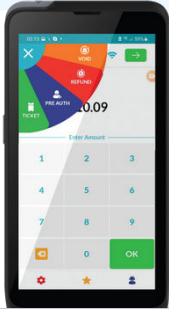

Connectivity
BT / WiFi / 4G

Purchase
\$330.00
+ \$14.95 Shipping

Rental
\$24.99/mo.

Mobile

IPOS Go! Tap to Pay

Downloadable phone app enables accepting contactless in-person payments with no additional equipment.

Connectivity
WiFi / 4G

Set Up Fee
\$39.95

Monthly
\$12.95 + \$0.05 per sale
\$6.95 (Android), \$9.95 (Apple)
Per Add'l Device

Combo

P3 4G Terminal

Identical to P1, but with 4G & Bluetooth connectivity, for mobile payments without needing WiFi.

Connectivity
BT / WiFi / 4G

Purchase
\$410.00
+ \$14.95 Shipping

Rental
\$29.99/mo.

P5 Handheld

Handheld 4G All-In-One POS, with email receipts, no keyboard or printer.

Connectivity
BT / WiFi / 4G

Purchase
\$330.00
+ \$14.95 Shipping